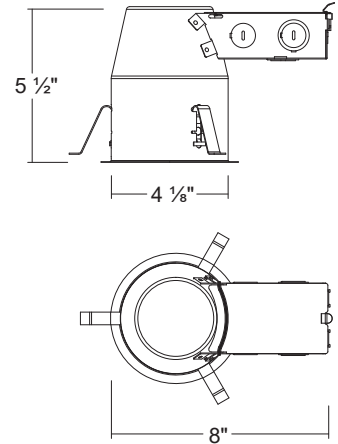

### Dimensions

### Junction Box

- Listed for through branch circuit wiring
- Contains one 1-1/8", six 7/8" knockouts and four Romex pryouts with strain relief